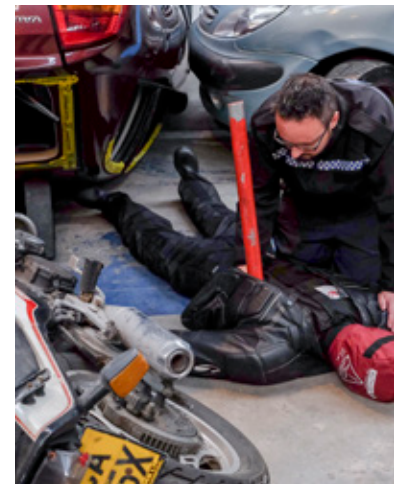

MULTI TRAUMA

One of our more interesting manikins that can be used to simulate impalements or a partial or total loss of limb. It is an excellent choice for USAR or RTC (Road Traffic Collision) training and helps to promote proper casualty care -after all, if you handle him incorrectly, he could lose an arm!

CODE	DESCRIPTION	WEIGHT	HEIGHT	NATO STOCK NO
RLN30MT	30Kg ADULT	30Kg	1.8m	4210-99-2547551
RLN50MT	50Kg ADULT	50Kg	1.8m	NA
RLN70MT	70Kg ADULT	70Kg	1.8m	NA