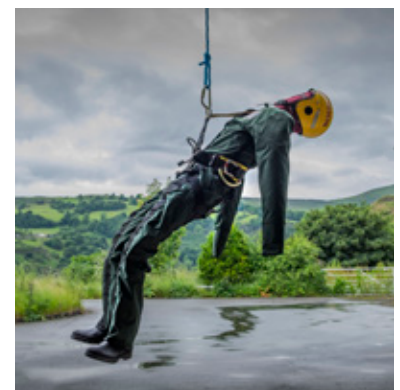

WORKING AT HEIGHT

Specially designed for Working at Height training. This manikin is constructed to provide extra rigidity and reduce slumping when using a rescue harness.

CODE	DESCRIPTION	WEIGHT	HEIGHT	NATO STOCK NO
RLWAH30	30Kg ADULT	30Kg	1.8m	NA
RLWAH50	50Kg ADULT	50Kg	1.8m	NA
RLWAH70	70Kg ADULT	70Kg	1.8m	NA